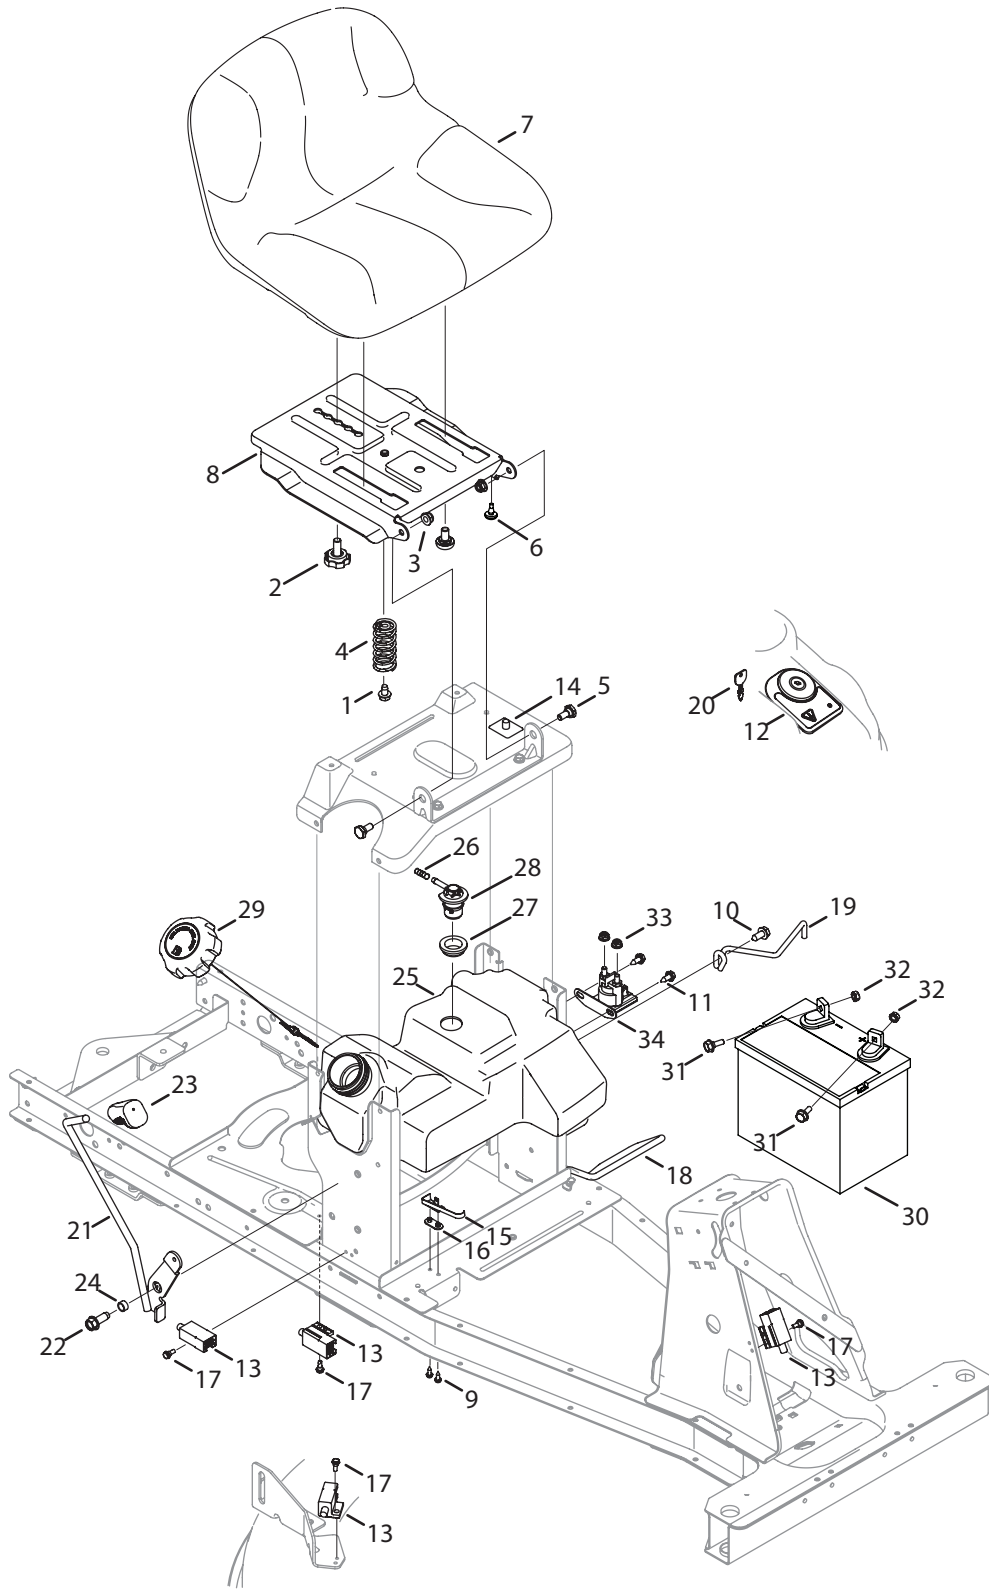

Seat, Fuel Tank & Electrical

Ref. No.	Part No.	Description
1	710-0607	Tap Screw, 5/16-18, 0.500
2	720-04009A	Knob, 3/8-16, .875
3	712-04063	Flange Lock Nut, 5/16-18
4	732-04905	Seat Spring
5	938-0140	Shldr Spacer, .435 X .178-5/16 X .56
6	935-0199A	Rubber Bumper, .63 Dia
7	757-05019	Seat
8	783-07213A	Seat Pivot Bracket
9	710-0227	Screw, #8
10	710-04484	Tap Screw, 5/16-18, .750
11	710-1652	Tap Screw, 1/4-20, .625
12	925-06119	Key Switch
13	725-04363	Interlock Switch
14	925-05013	Seat Switch
15	725-1643	Switch Spring
16	926-0320	Insulator Plate
17	738-04237A	Shoulder Screw, #10-32, .500
18	747-06131A	Battery Rod
19	747-06148	Battery Hold Down Bracket
20	625-05000	Key, Assembly
21	683-04754	PTO Handle Assembly
22	710-04683A	Tap Screw, 3/8-16, 1.000
23	720-04049A	Handle Grip, 3/8
24	750-0526	Spacer, .380 ID x .50 OD x .265
25	951-04366B	Fuel Tank, 1-3 Gal.
26	751-12089-28	Hose Vent, 3/16 EPA
27	735-04081	Rubber Grommet
28	751-12118	Rollover Valve
29	951-12179B	Fuel Cap
30	925-1707D	Battery, 155 CCA
31	738-1132	Screw, Shoulder, .250 x .150
32	712-0271	Nut, Sems, 1/4-20
33	712-04064	Flange Lock Nut, 1/4-20
34	725-04439	Solienoid, 12v
—	925-06042	Wiring Harness (Not Shown)